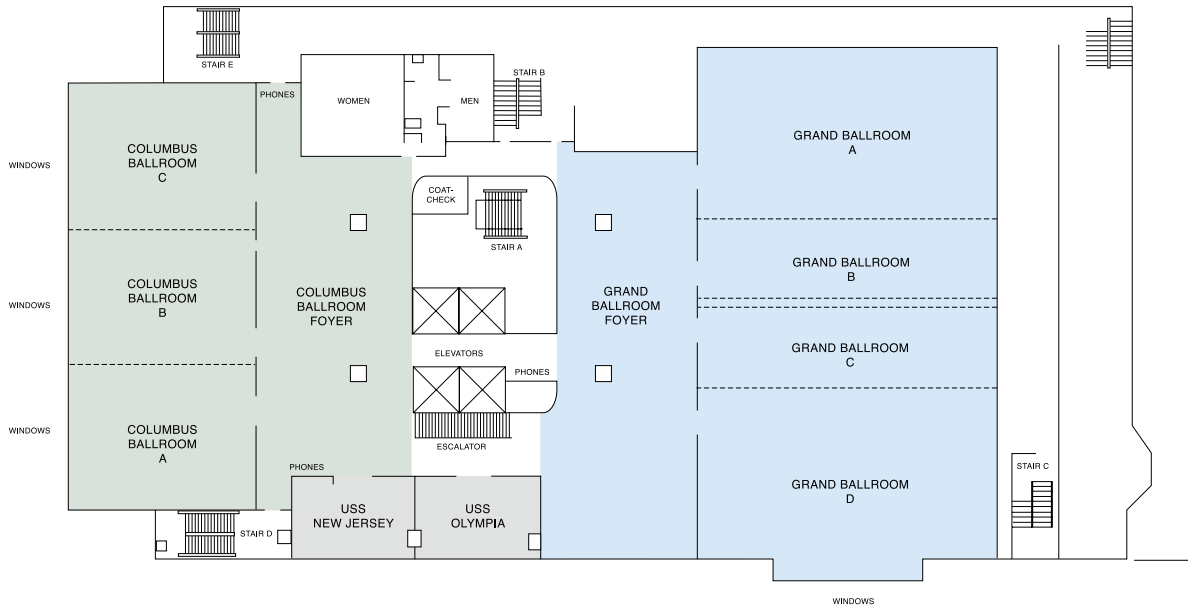

Hyatt Regency Philadelphia

at Penn's Landing

DIRECTIONS

Exit 20 from I-95, make a left onto Columbus Blvd. and proceed one mile. The hotel is on the right.

SECOND FLOOR

THIRD FLOOR